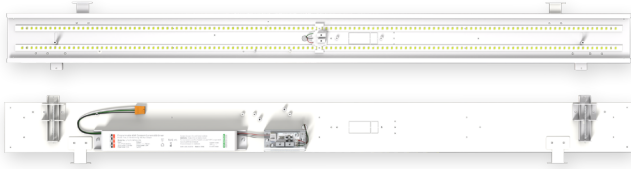

TFS-MRC-Replacement

Troffer Fixture Series

Project _____

Type _____

Quantity _____

1'x4'

At the heart of the product lies the Modular ReLite Chassis™ (MRC), a patented design that redefines sustainability in modern luminaires. This revolutionary technology offers a seamless upgrade solution, ensuring minimal waste and maximum efficiency.

Modular ReLite Chassis™

Transform your sustainability efforts and bottom line with the MRC's patented groundbreaking technology. Say goodbye to light fixture disposal and hello to decades of cost-saving, eco-friendly performance.

UltraSelect™

Illuminate your projects with unparalleled flexibility. Choose from 16 CCT and Wattage combinations to craft the perfect LED lighting solution tailored to your needs.

Controls Select

Elevate your lighting experience with controls-agnostic fixtures, ensuring seamless integration and maximum customization for a more intelligent, more versatile environment.

R3 Earth+™ ReClaim, ReUse, ReLite™

Every product sold from APPRIME Lighting automatically enrolls you within our R3 Earth+ product sustainability program. As your luminaire reaches its end of life and/or requires a performance upgrade, APPRIME will send out a new MRC to easily install within your existing APPRIME luminaire.

Engineered & Designed in the USA

Ordering Guide

Example: TFS-MRC-R-24-US40-UNV-D-EM