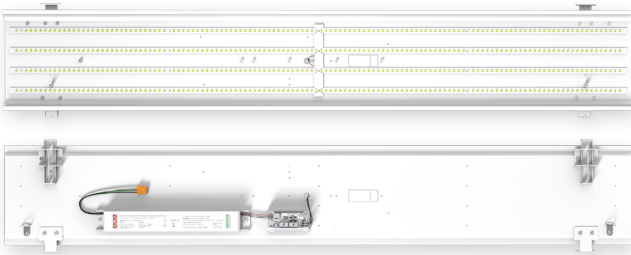

2'x4'

At the heart of the product lies the Modular ReLite Chassis™ (MRC), a patented design that redefines sustainability in modern luminaires. This revolutionary technology offers a seamless upgrade solution, ensuring minimal waste and maximum efficiency.

Modular ReLite Chassis™

Transform your sustainability efforts and bottom line with the MRC's patented groundbreaking technology. Say goodbye to light fixture disposal and hello to decades of cost-saving, eco-friendly performance.

UltraSelect™

Illuminate your projects with unparalleled flexibility. Choose from 16 CCT and Wattage combinations to craft the perfect LED lighting solution tailored to your needs.

Controls Select

Elevate your lighting experience with controls-agnostic fixtures, ensuring seamless integration and maximum customization for a more intelligent, more versatile environment.

R3 Earth+™ ReClaim, ReUse, ReLite™

Every product sold from APPRIME Lighting automatically enrolls you within our R3 Earth+ product sustainability program. As your luminaire reaches its end of life and/or requires a performance upgrade, APPRIME will send out a new MRC to easily install within your existing APPRIME luminaire.

Engineered & Designed in the USA