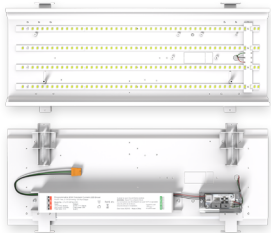

TFS-MRC-Replacement

Troffer Fixture Series

Project _____

Type _____

Quantity _____

2'x2'

At the heart of the product lies the Modular ReLite Chassis™ (MRC), a patented design that redefines sustainability in modern luminaires. This revolutionary technology offers a seamless upgrade solution, ensuring minimal waste and maximum efficiency.

Modular ReLite Chassis™

Transform your sustainability efforts and bottom line with the MRC's patented groundbreaking technology. Say goodbye to light fixture disposal and hello to decades of cost-saving, eco-friendly performance.

UltraSelect™

Illuminate your projects with unparalleled flexibility. Choose from 16 CCT and Wattage combinations to craft the perfect LED lighting solution tailored to your needs.

Controls Select

Elevate your lighting experience with controls-agnostic fixtures, ensuring seamless integration and maximum customization for a more intelligent, more versatile environment.

R3 Earth+™ ReClaim, ReUse, ReLite™

Every product sold from APPRIME Lighting automatically enrolls you within our R3 Earth+ product sustainability program. As your luminaire reaches its end of life and/or requires a performance upgrade, APPRIME will send out a new MRC to easily install within your existing APPRIME luminaire.

Engineered & Designed in the USA

Ordering Guide

Example: TFS-MRC-R-24-US40-UNV-D-EM