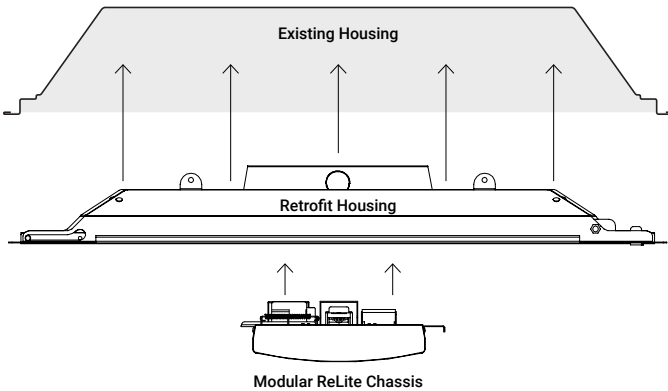

### R3 Earth+™ ReClaim, ReUse, ReLite™

Every product sold from APPRIME Lighting automatically enrolls you within our R3 Earth+ product sustainability program. As your luminaire reaches its end of life and/or requires a performance upgrade, APPRIME will send out a new MRC to easily install within your existing APPRIME luminaire.

Engineered & Designed in the USA

2'x4'

2'x2'

1'x4'